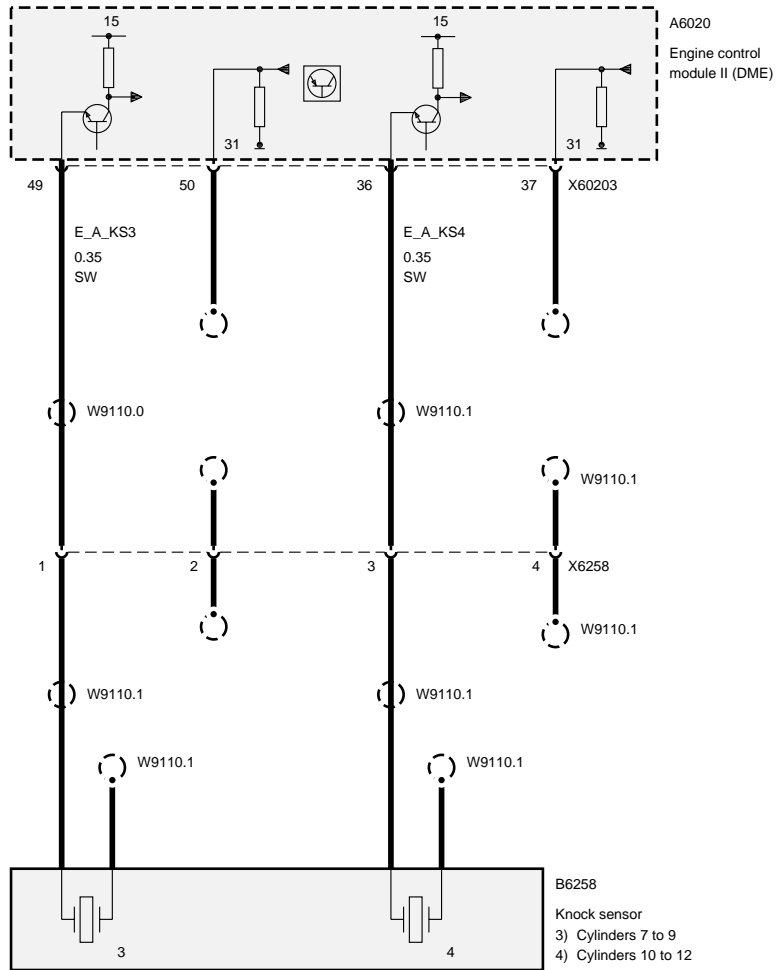

V65
ABS/DSC control module

V205
Control unit, electrical catalytic converter

trical catalytic converter

converter, right