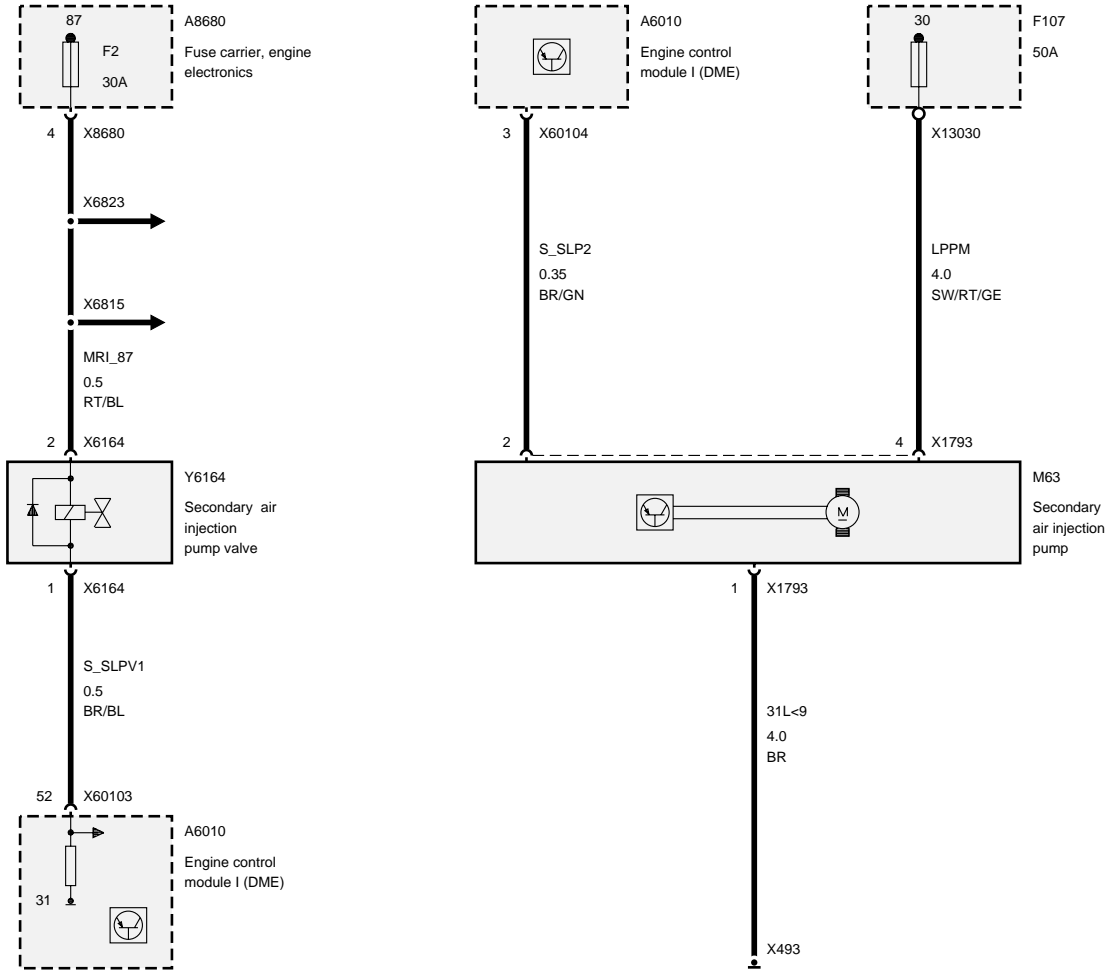

V65
ABS/DSC control module

V205
Control unit, electrical catalytic converter

trical catalytic converter

converter, right