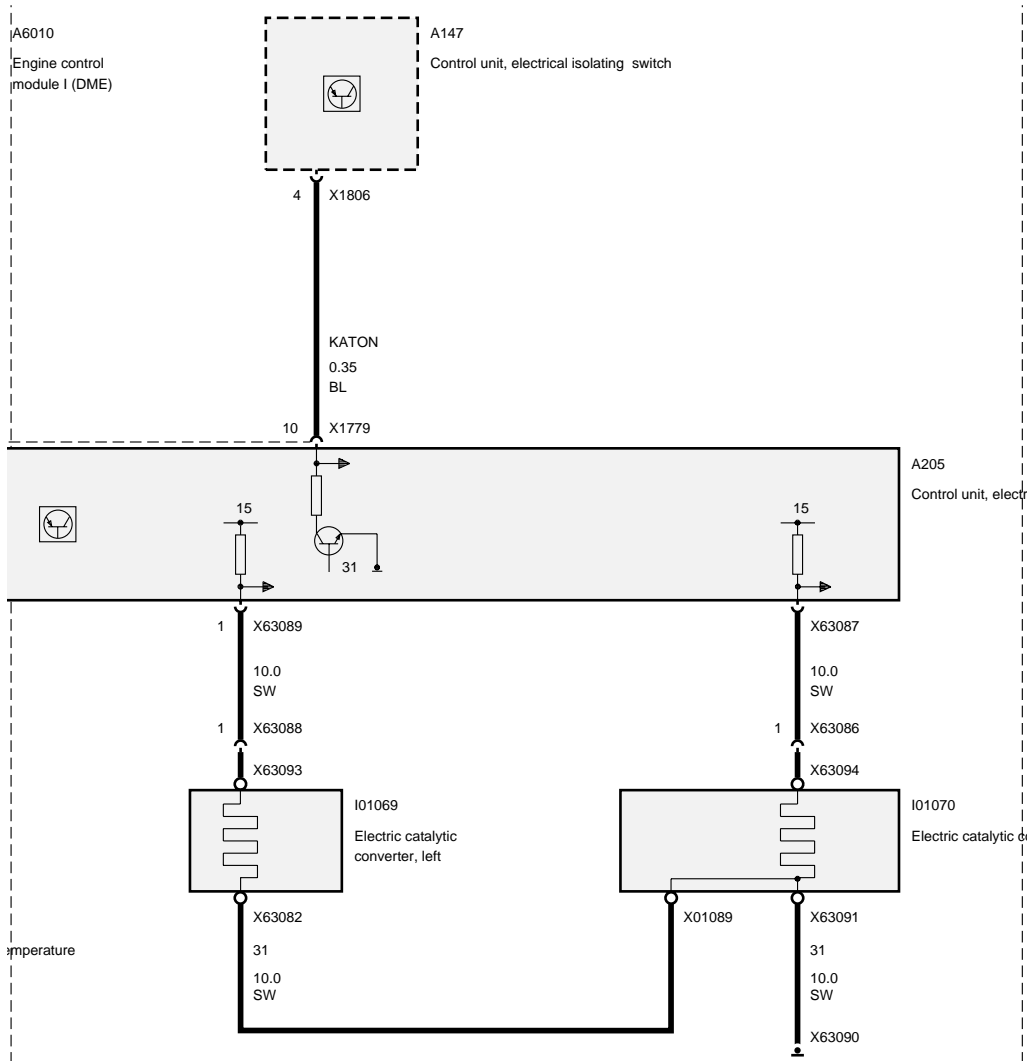

V65
ABS/DSC control module

V205
Control unit, electrical catalytic converter

trical catalytic converter

converter, right