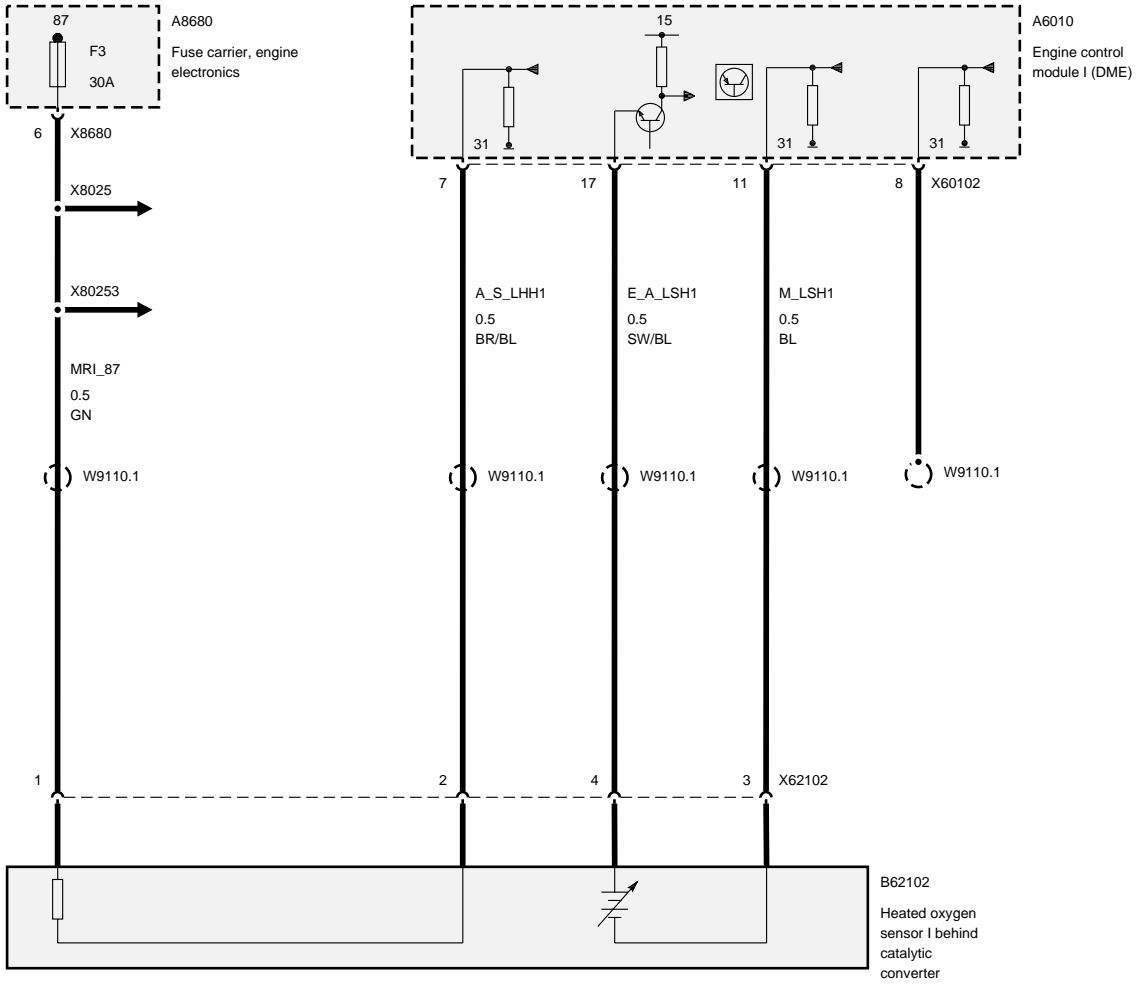

V65
ABS/DSC control module

V205
Control unit, electrical catalytic converter

trical catalytic converter

converter, right