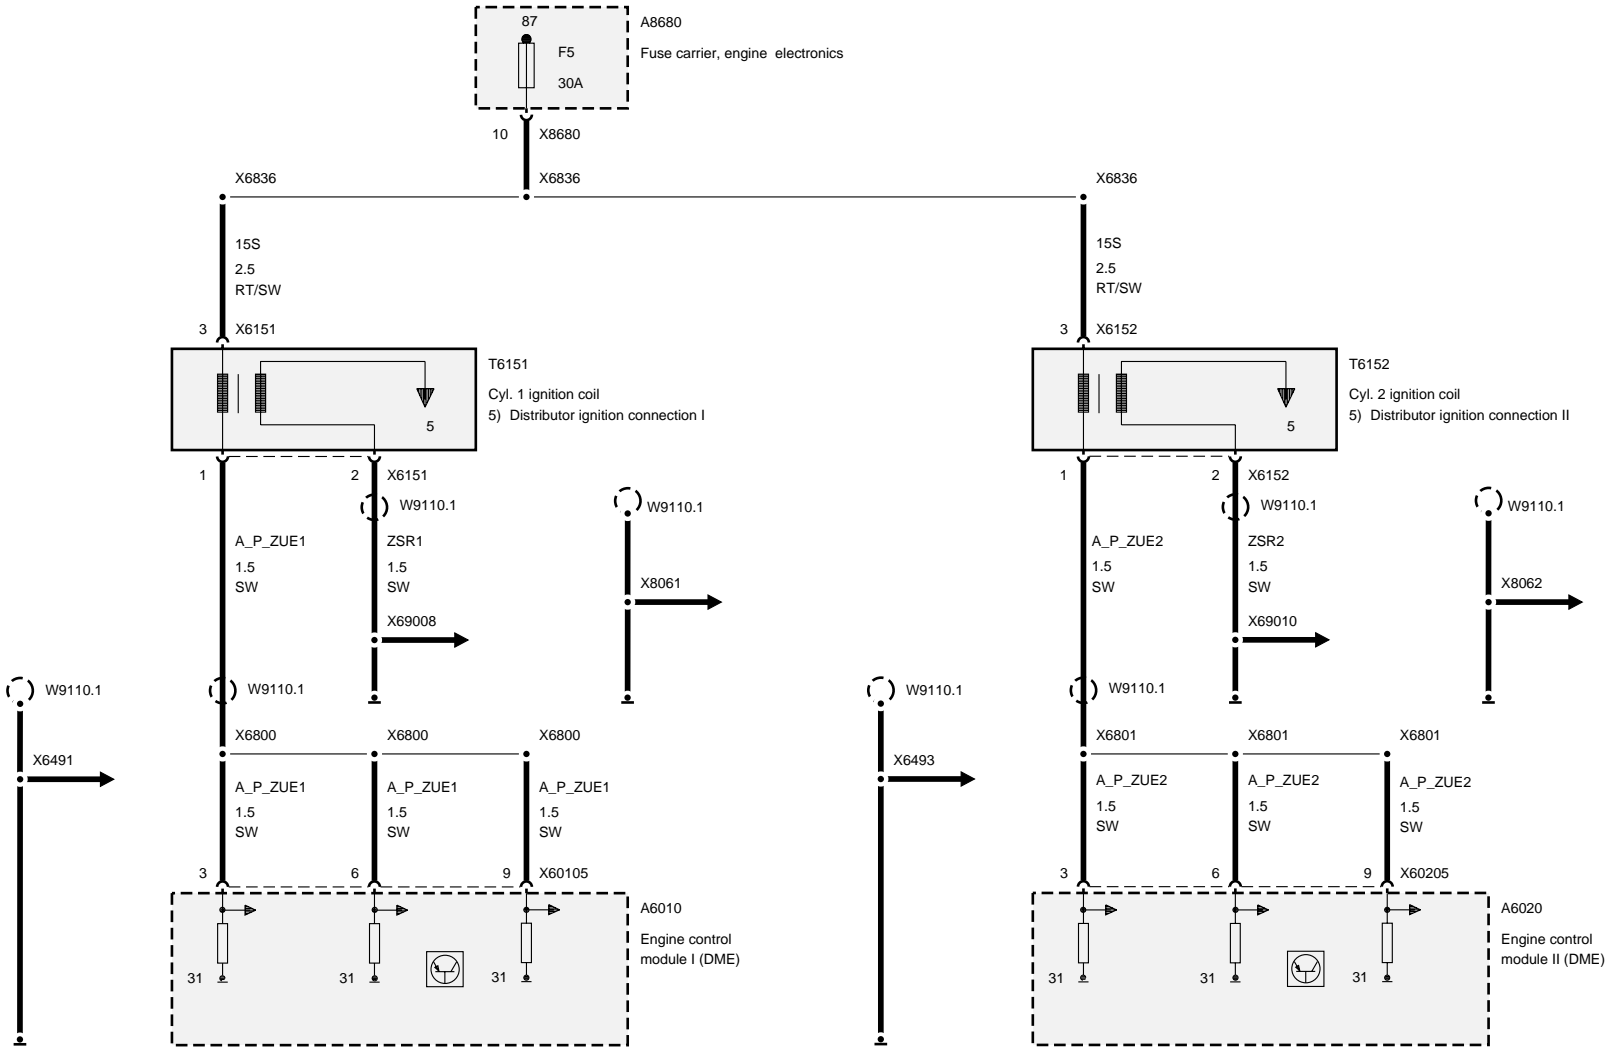

V65
ABS/DSC control module

V205
Control unit, electrical catalytic converter

trical catalytic converter

converter, right