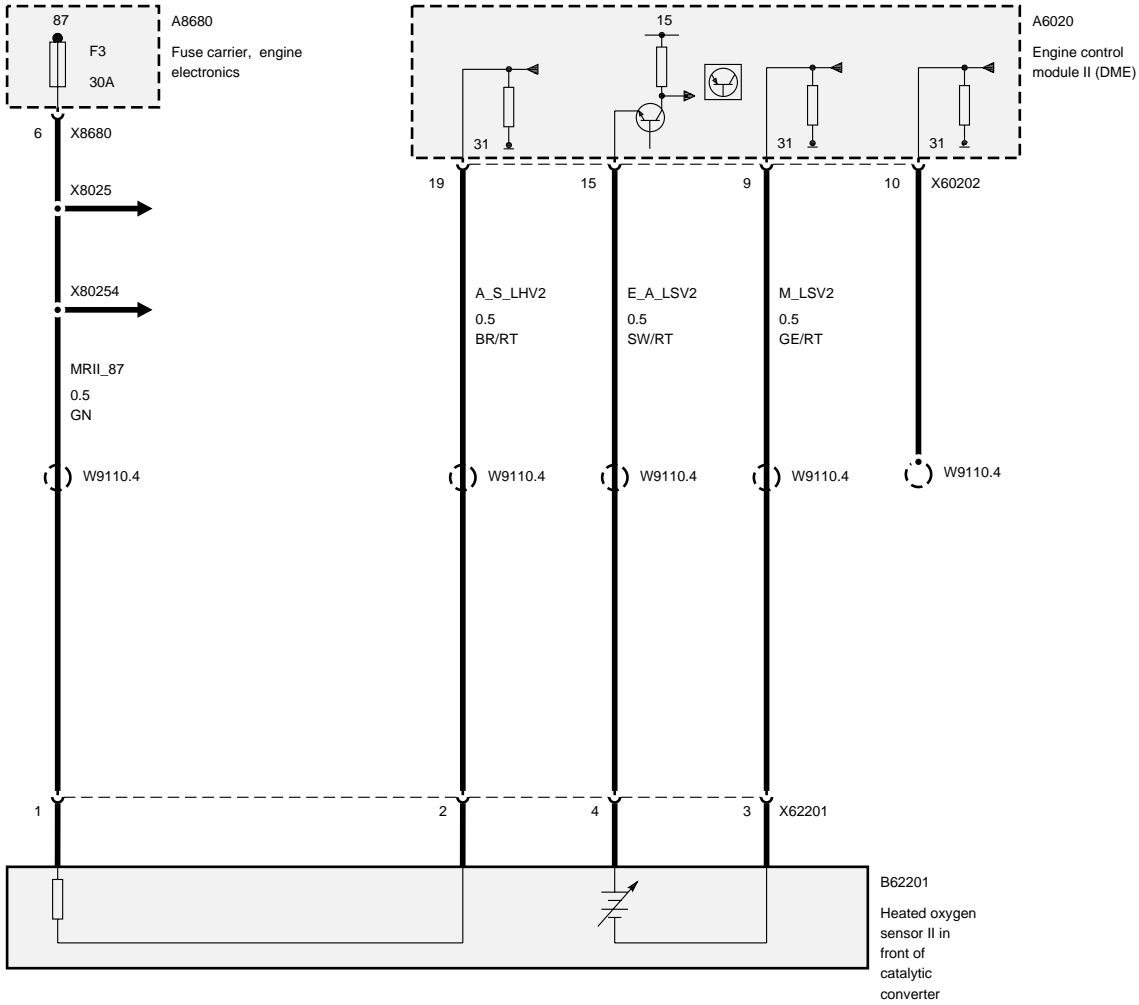

V65
ABS/DSC control module

V205
Control unit, electrical catalytic converter

trical catalytic converter

converter, right