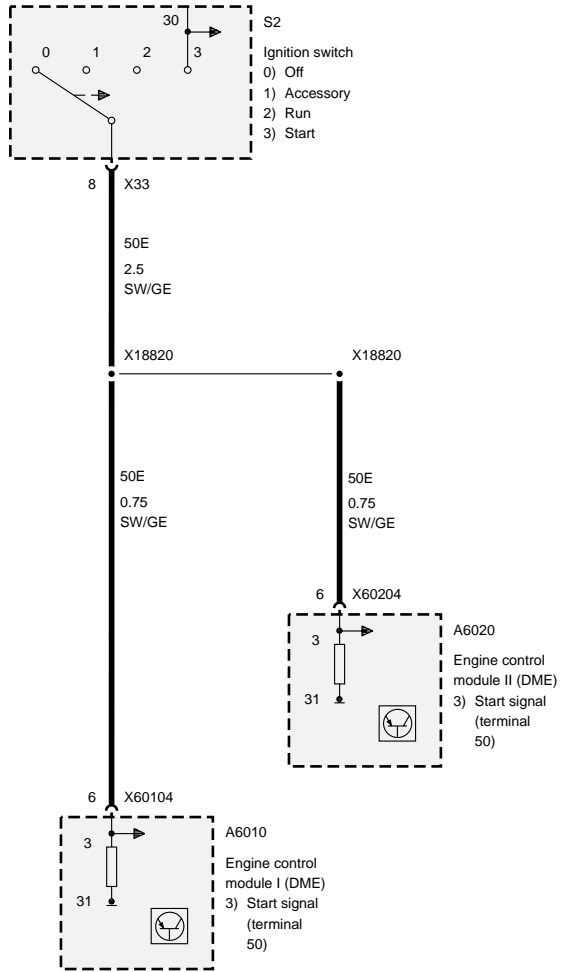

V65
ABS/DSC control module

V205
Control unit, electrical catalytic converter

trical catalytic converter

converter, right