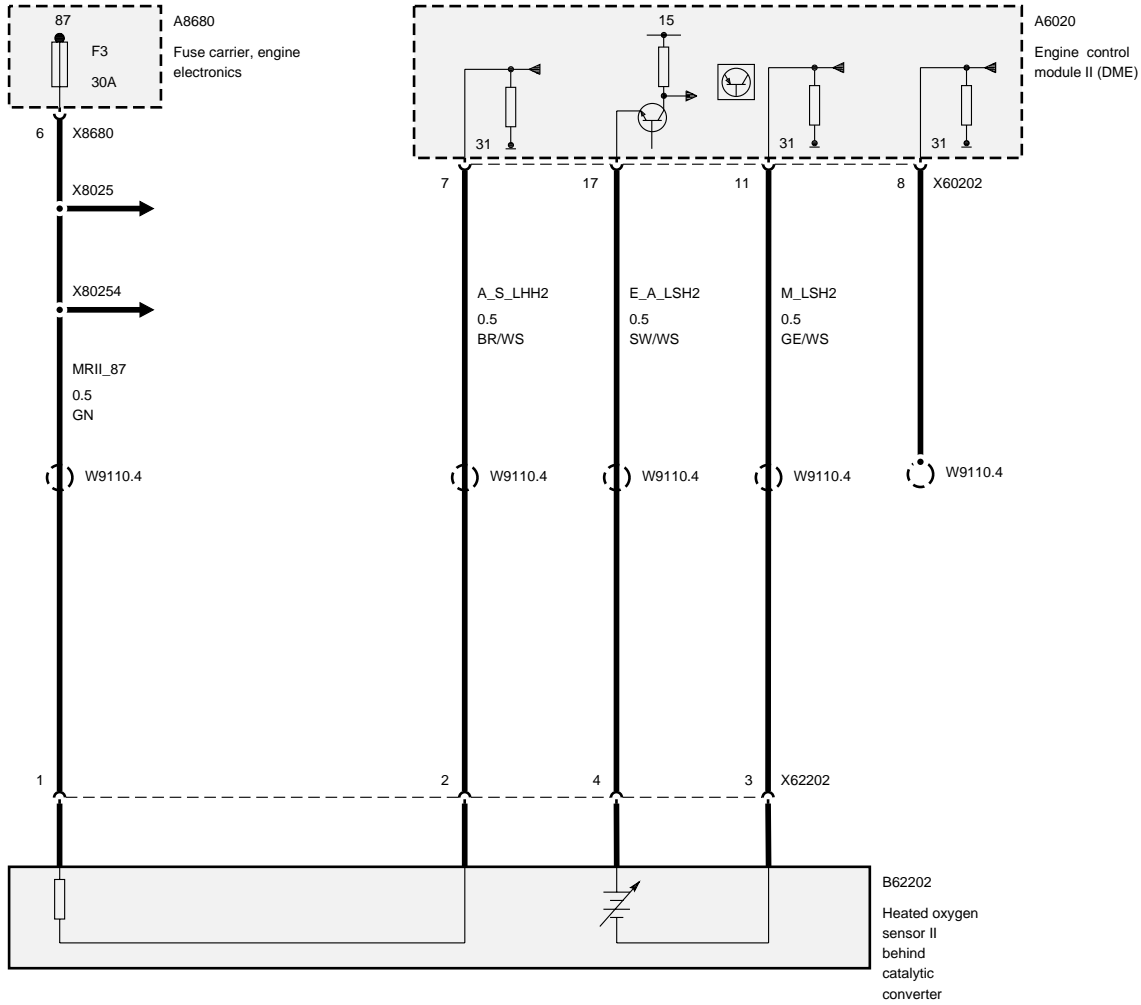

V65
ABS/DSC control module

V205
Control unit, electrical catalytic converter

trical catalytic converter

converter, right