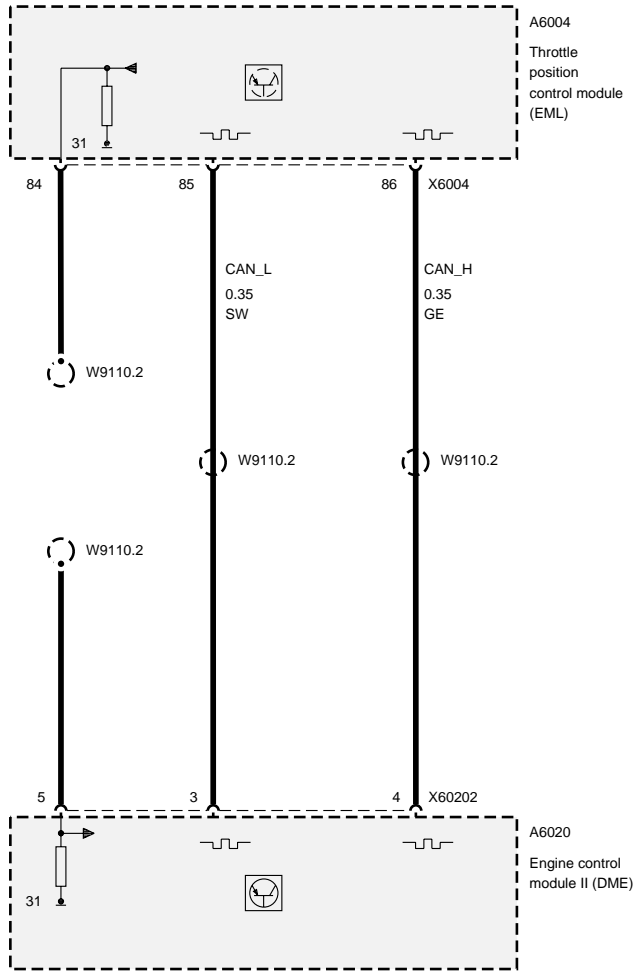

V65
ABS/DSC control module

V205
Control unit, electrical catalytic converter

trical catalytic converter

converter, right